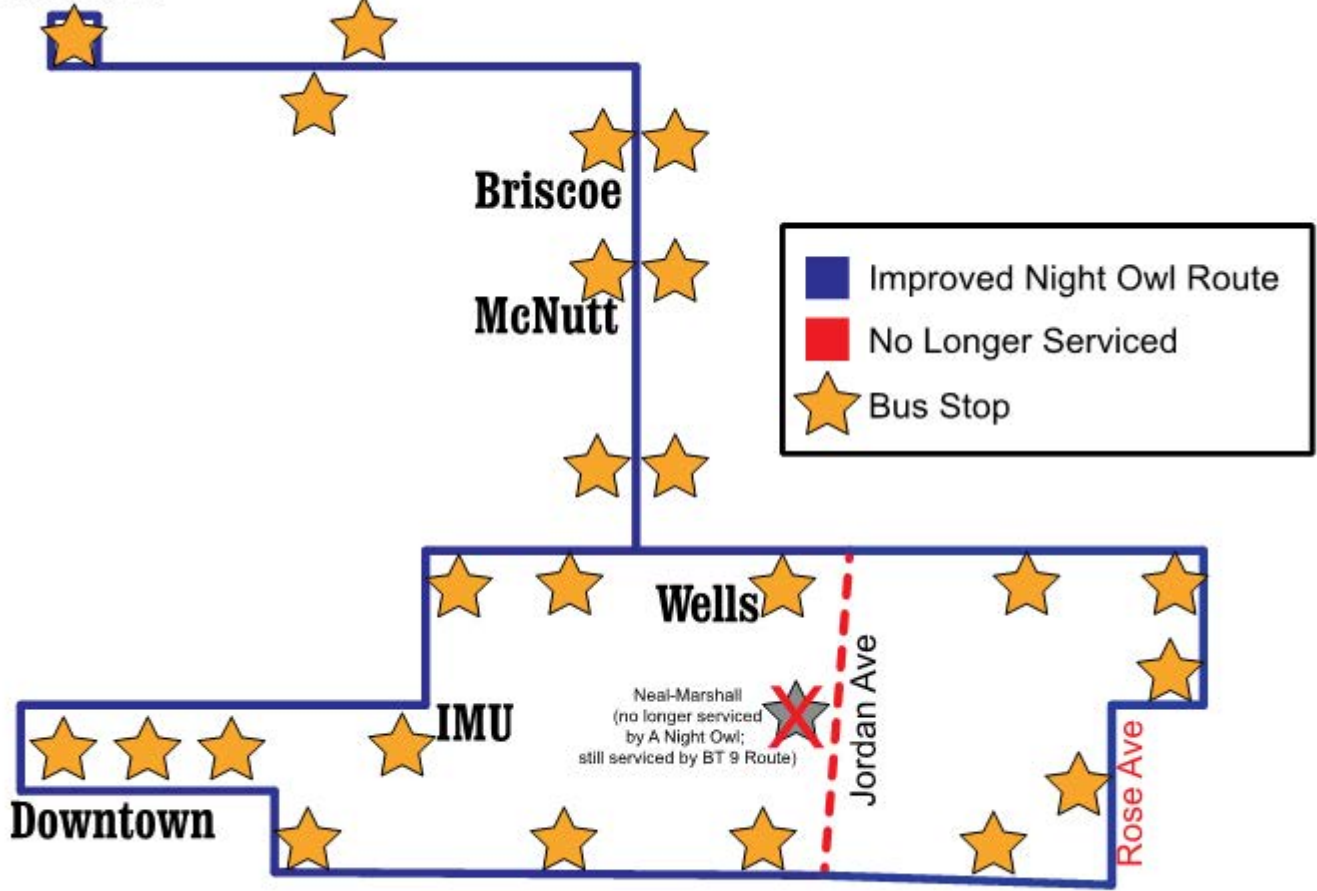

Stadium

Briscoe

McNutt

Wells

IMU

Downtown

Jordan Ave

Rose Ave

Neal-Marshall
(no longer serviced
by A Night Owl;
still serviced by BT 9 Route)

Improved Night Owl Route

No Longer Serviced

Bus Stop